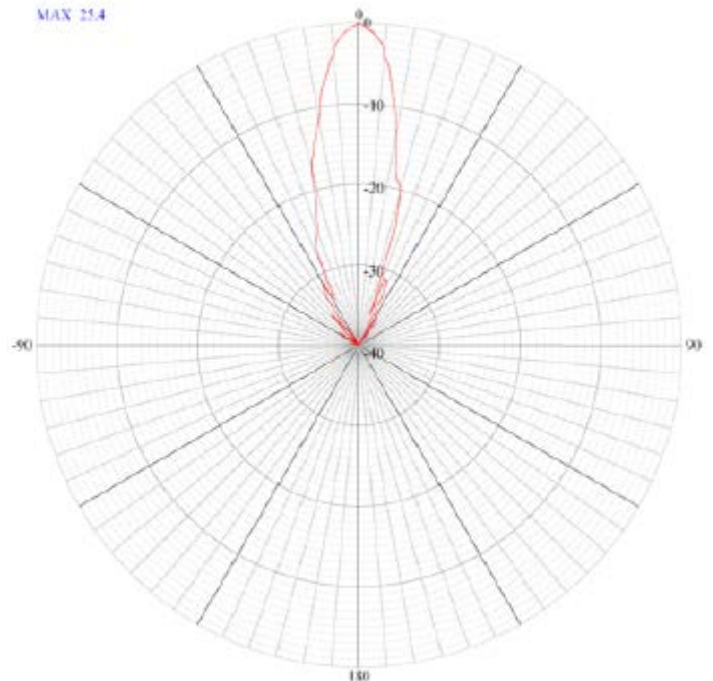

Horizontal

Co-Pol - 0 deg Cut

WIFI-Link™ Technologies Inc.

歲海尼可網路科技有限公司

WEB: <http://www.wifi-link.com.tw/> TEL: 06-2523801 FAX: 06-2526033