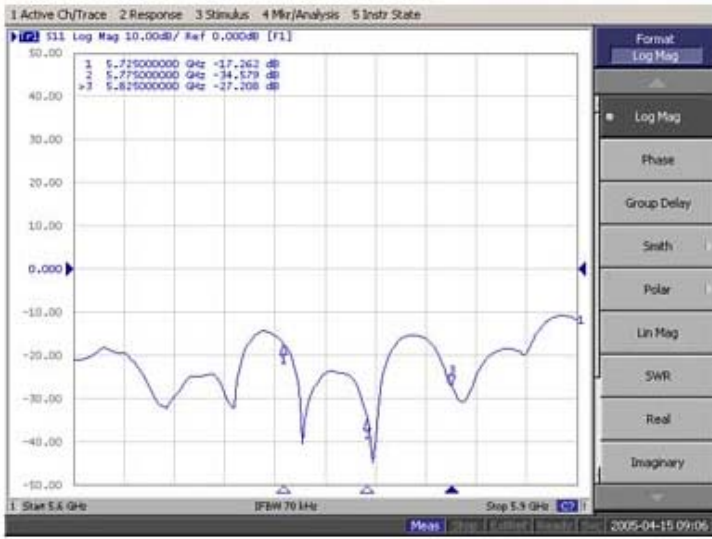

SPECIFICATIONS:

Electrical Specifications

Frequency Range	5725 - 5850MHz
V.S.W.R	≤ 1.5:1
Return Loss	≥ -14db
Gain	27dBi
Polarization	Vertical or Horizontal
Maximum Power	50W
Vertical Beam-with	6°
Horizontal Beam-with	9°
Impedance	50Ω
Connector	N-Female

Mechanical Specifications

Length	415x 635mm
Weight	1400g
Wind Survival	> 150 MPH
Operating Temperature	-40°C to +80°C
Clamps	U-bolt
Mounting	86-126mm
RoHS Compliant	Yes

TESTING REPORT

Return Loss

V.S.W.R

Antenna Vertical & Horizontal Pattern