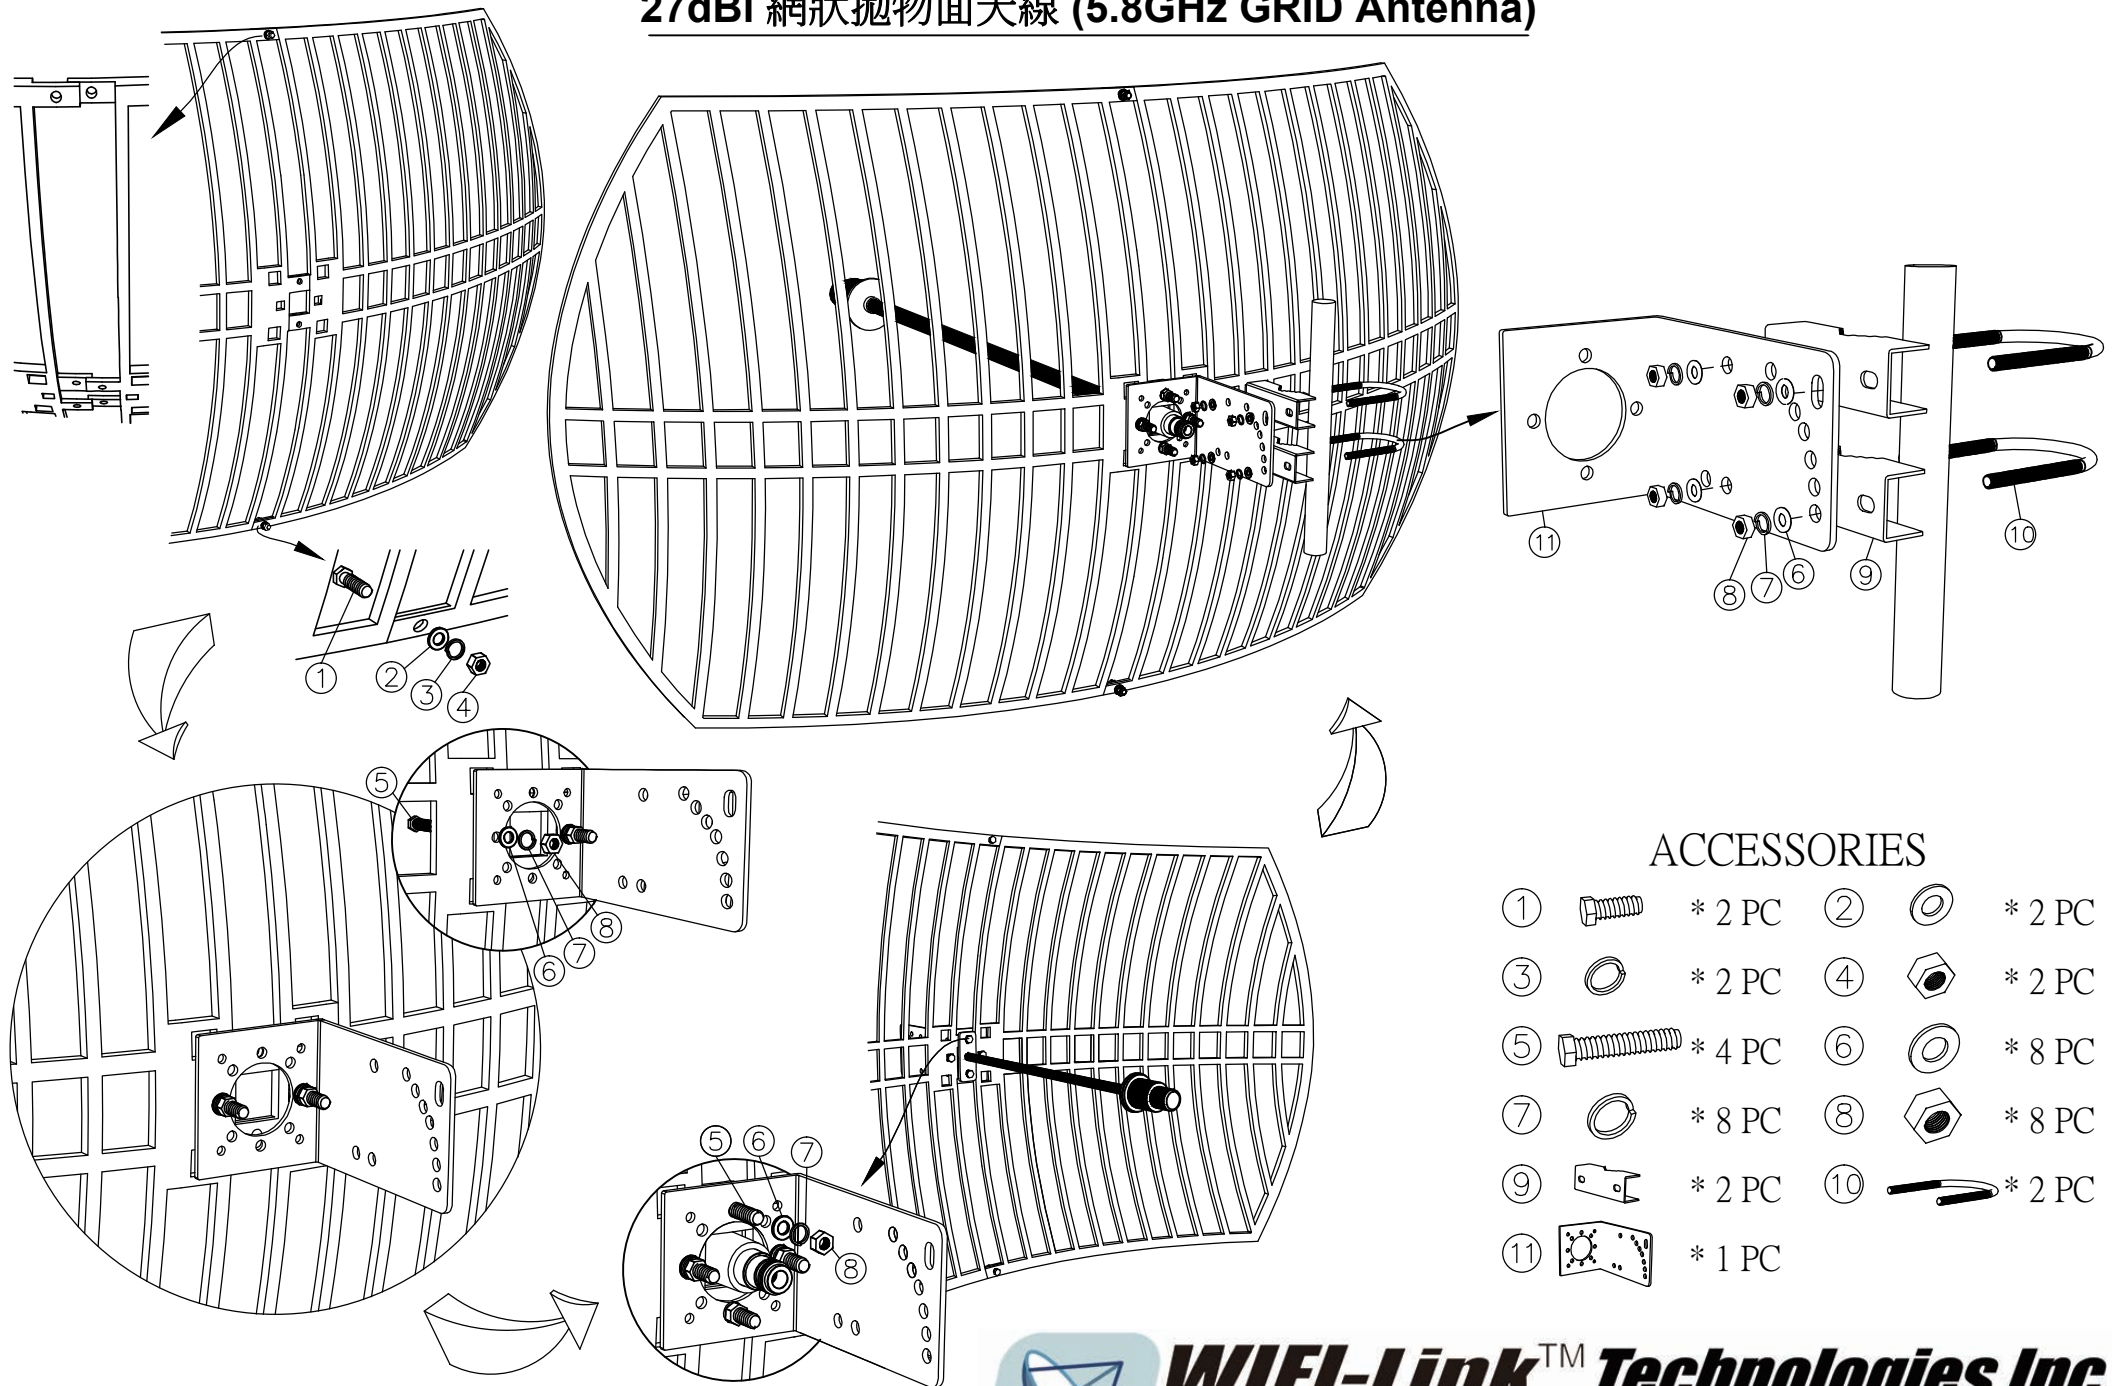

Mechanical Specifications

Length	415x 635mm
Weight	1400g
Wind Survival	> 150 MPH
Operating Temperature	-40°C to +80°C
Clamps	U-bolt
Mounting	86-126mm
RoHS Compliant	Yes

TESTING REPORT

Return Loss

V.S.W.R

Antenna Vertical & Horizontal Pattern

Vertical

Co-Pol - 90 deg Cut

Horizontal

Co-Pol - 0 deg Cut

WIFI-Link™ Technologies Inc.

歲海尼可網路科技有限公司

WEB: <http://www.wifi-link.com.tw/> TEL: 06-2523801 FAX: 06-2526033

27dBi 網狀拋物面天線 (5.8GHz GRID Antenna)

ACCESSORIES

- | | | | | | |
|---|--|--------|---|--|--------|
| ① | | * 2 PC | ② | | * 2 PC |
| ③ | | * 2 PC | ④ | | * 2 PC |
| ⑤ | | * 4 PC | ⑥ | | * 8 PC |
| ⑦ | | * 8 PC | ⑧ | | * 8 PC |
| ⑨ | | * 2 PC | ⑩ | | * 2 PC |
| ⑪ | | * 1 PC | | | |