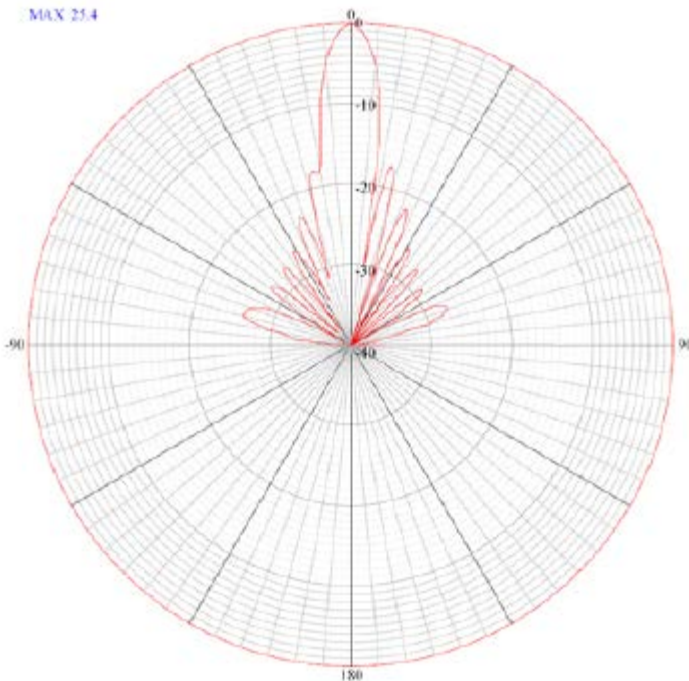

TESTING REPORT

Return Loss

V.S.W.R

Antenna Vertical & Horizontal Pattern

Vertical

Co-Pol - 90 deg Cut

Horizontal

Co-Pol - 0 deg Cut

WIFI-Link™ Technologies Inc.

歲海尼可網路科技有限公司

WEB: <http://www.wifi-link.com.tw/> TEL: 06-2523801 FAX: 06-2526033