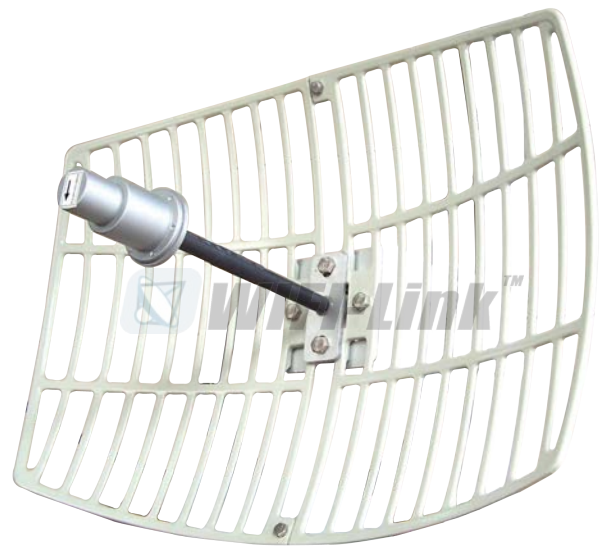

WIFI-Link™ Technologies Inc.

歲海尼可網路科技有限公司

WEB:<http://www.wifi-link.com.tw/> TEL:06-2523801 FAX:06-2526033

27dBi 網狀拋物面天線 (5.8GHz GRID Antenna)

WLG-5775-27

APPLICATIONS AND FEATURES

Applications:

- 5.725GHz-5.85GHz 27dBi ISM Band
- IEEE 802.11a Applications
- Public Wireless Hotspot
- Wi-Fi
- Wireless Video Systems

Features :

- Superior Performance
- The Weight is light
- All weather operation
- Optional Mounting Kits available
- Durable UV-stable .UL flame rated radome
- Low loss solid brass elements
- Heavy Duty mounting
- RoHS Compliant

Mechanical Specifications

Length	415x 635mm
Weight	1400g
Wind Survival	> 150 MPH
Operating Temperature	-40°C to +80°C
Clamps	U-bolt
Mounting	86-126mm
RoHS Compliant	Yes

TESTING REPORT

Return Loss

V.S.W.R

Antenna Vertical & Horizontal Pattern