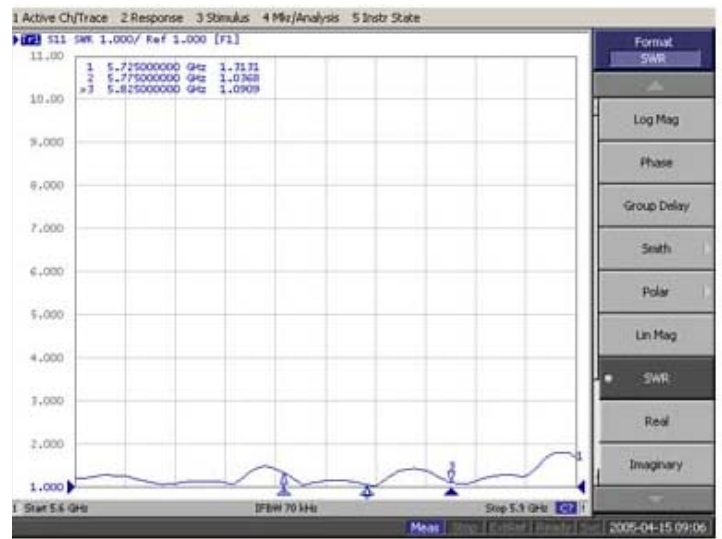

SPECIFICATIONS:

Electrical Specifications

Frequency Range	5725 - 5850MHz
V.S.W.R	≤ 1.5:1
Return Loss	≥ -14db
Gain	27dBi
Polarization	Vertical or Horizontal
Maximum Power	50W
Vertical Beam-with	6°
Horizontal Beam-with	9°
Impedance	50Ω
Connector	N-Female

Mechanical Specifications

Length	415x 635mm
Weight	1400g
Wind Survival	> 150 MPH
Operating Temperature	-40°C to +80°C
Clamps	U-bolt
Mounting	86-126mm
RoHS Compliant	Yes

TESTING REPORT

Return Loss

V.S.W.R

Antenna Vertical & Horizontal Pattern

Vertical

Co-Pol - 90 deg Cut

Horizontal

Co-Pol - 0 deg Cut

WIFI-Link™ Technologies Inc.

歲海尼可網路科技有限公司

WEB: <http://www.wifi-link.com.tw/> TEL: 06-2523801 FAX: 06-2526033

27dBi 網狀拋物面天線 (5.8GHz GRID Antenna)