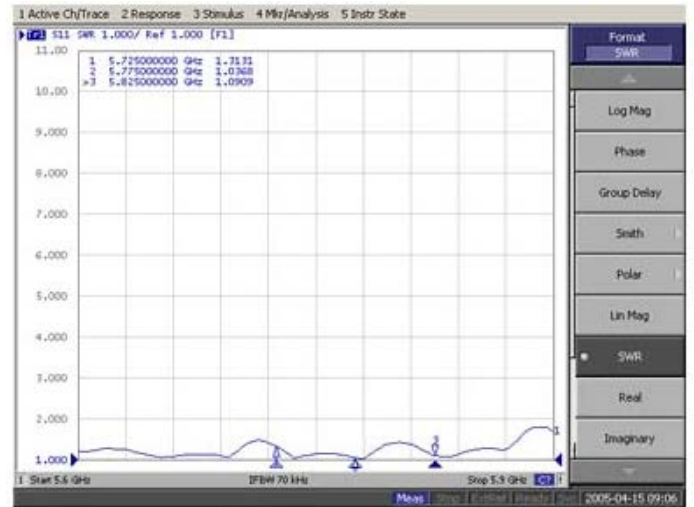

TESTING REPORT

Return Loss

V.S.W.R

Antenna Vertical & Horizontal Pattern

Vertical

Horizontal

WIFI-Link™ Technologies Inc.

歲海尼可網路科技有限公司

WEB: <http://www.wifi-link.com.tw/> TEL: 06-2523801 FAX: 06-2526033