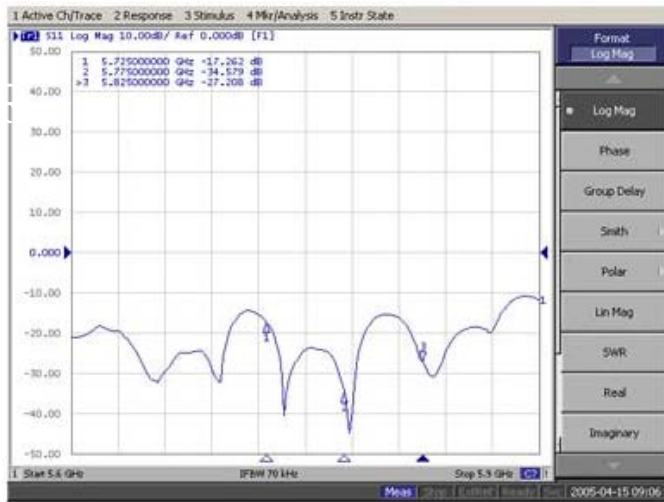

TESTING REPORT

Return Loss