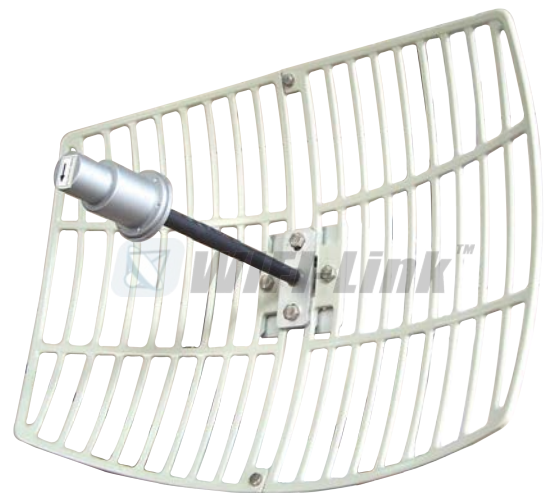

WIFI-Link™ Technologies Inc.

歲海尼可網路科技有限公司

WEB:<http://www.wifi-link.com.tw/> TEL:06-2523801 FAX:06-2526033

24dBi 網狀拋物面天線 (5.5GHz GRID Antenna)

WLG-5500-24

APPLICATIONS AND FEATURES

Applications:

- 5.5GHz-5.7GHz 24dBi ISM Band
- IEEE 802.11a Application
- Pubic Wireless Hotspot
- Wi-Fi
- Wireless Video Systems

Features :

- Superior Performance
- The Weight is light
- All weather operation
- Optional Mounting Kits available
- Durable UV-stable .UL flame rated radome
- Low loss solid brass elements
- Heavy Duty mounting

Mechanical Specifications

Dimension	300x 400mm
Weight	2500g
Wind Survival	> 150 MPH
Clamps	U-bolt
Mounting	86-126mm
Operating Temperature	-40°C to +80°C

TESTING REPORT

Return Loss

V.S.W.R

Antenna Vertical & Horizontal Pattern