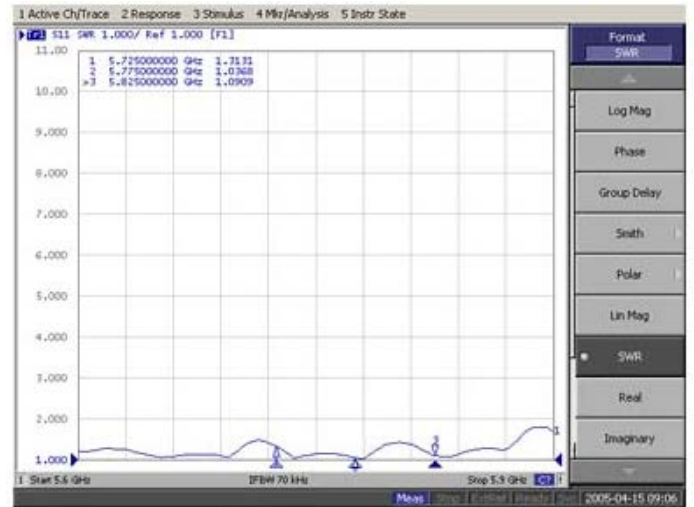

SPECIFICATIONS:

Electrical Specifications

Frequency Range	5470 - 5725MHz
V.S.W.R	$\leq 1.5:1$
Return Loss	$\geq -14\text{db}$
Gain	24dBi
Polarization	Vertical or Horizontal
Maximum Power	50W
Vertical Beam-with	14°
Horizontal Beam-with	10°
Impedance	50Ω
Connector	N-Female

Mechanical Specifications

Dimension	300x 400mm
Weight	2500g
Wind Survival	> 150 MPH
Clamps	U-bolt
Mounting	86-126mm
Operating Temperature	-40°C to +80°C

TESTING REPORT

Return Loss

V.S.W.R

Antenna Vertical & Horizontal Pattern