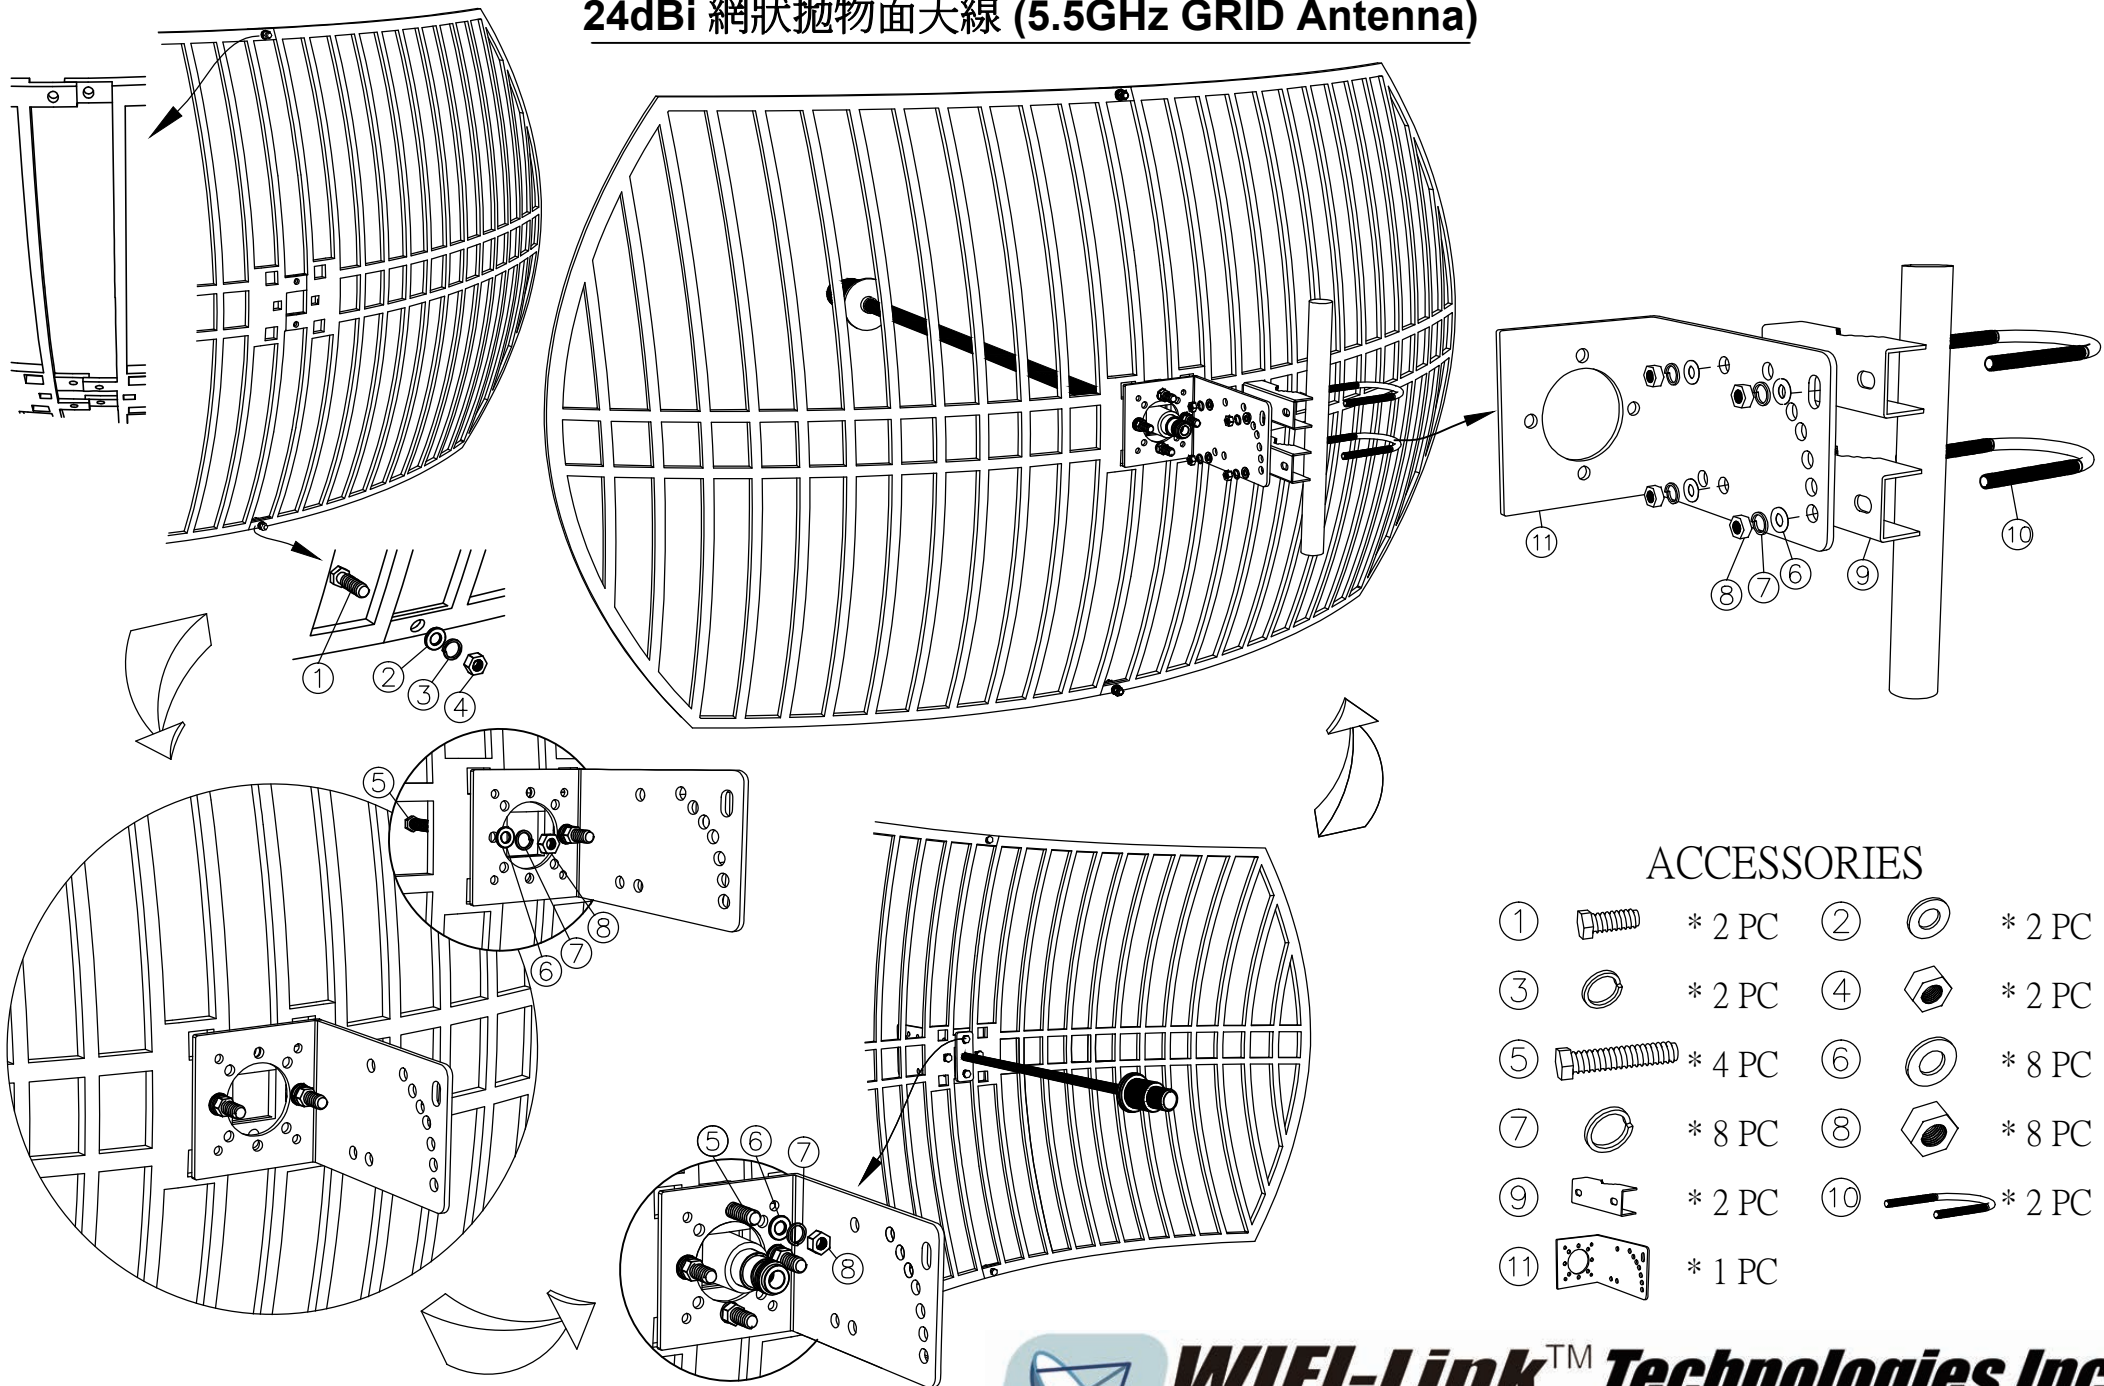

Mechanical Specifications

Dimension	300x 400mm
Weight	2500g
Wind Survival	> 150 MPH
Clamps	U-bolt
Mounting	86-126mm
Operating Temperature	-40°C to +80°C

TESTING REPORT

Return Loss

V.S.W.R

Antenna Vertical & Horizontal Pattern

Vertical

Horizontal

WIFI-Link™ Technologies Inc.

歲海尼可網路科技有限公司

WEB: <http://www.wifi-link.com.tw/> TEL: 06-2523801 FAX: 06-2526033

24dBi 網狀拋物面天線 (5.5GHz GRID Antenna)

ACCESSORIES

- | | | | | | |
|---|---|--------|---|---|--------|
| ① |  | * 2 PC | ② |  | * 2 PC |
| ③ |  | * 2 PC | ④ |  | * 2 PC |
| ⑤ |  | * 4 PC | ⑥ |  | * 8 PC |
| ⑦ |  | * 8 PC | ⑧ |  | * 8 PC |
| ⑨ |  | * 2 PC | ⑩ |  | * 2 PC |
| ⑪ |  | * 1 PC | | | |