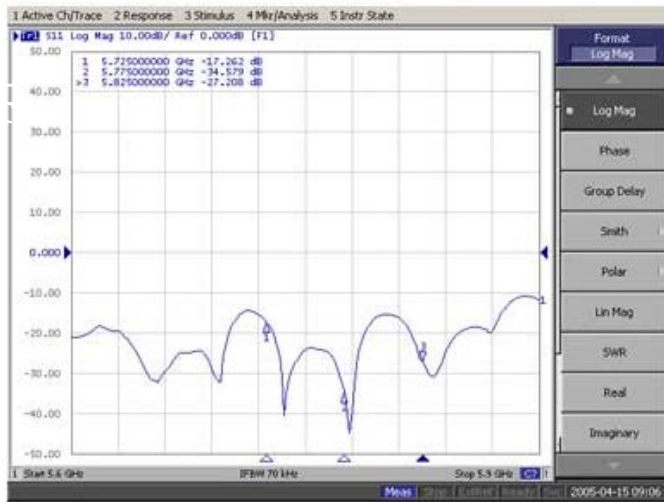

SPECIFICATIONS:

Electrical Specifications

Frequency Range	5470 - 5725MHz
V.S.W.R	$\leq 1.5:1$
Return Loss	$\geq -14\text{db}$
Gain	24dBi
Polarization	Vertical or Horizontal
Maximum Power	50W
Vertical Beam-with	14°
Horizontal Beam-with	10°
Impedance	50Ω
Connector	N-Female

Mechanical Specifications

Dimension	300x 400mm
Weight	2500g
Wind Survival	> 150 MPH
Clamps	U-bolt
Mounting	86-126mm
Operating Temperature	-40°C to +80°C

TESTING REPORT

Return Loss

V.S.W.R

Antenna Vertical & Horizontal Pattern