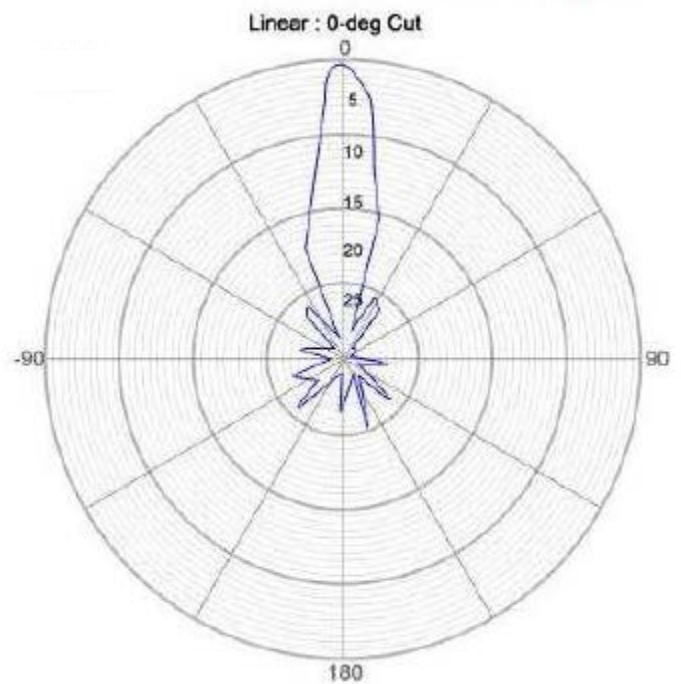

Horizontal

WIFI-Link™ Technologies Inc.

歲海尼可網路科技有限公司

WEB: <http://www.wifi-link.com.tw/> TEL: 06-2523801 FAX: 06-2526033