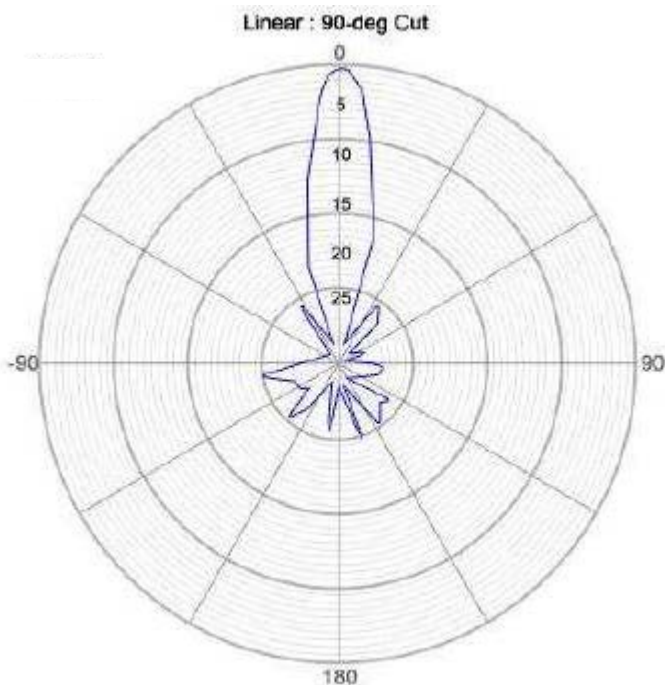

Antenna Vertical & Horizontal Pattern

Vertical